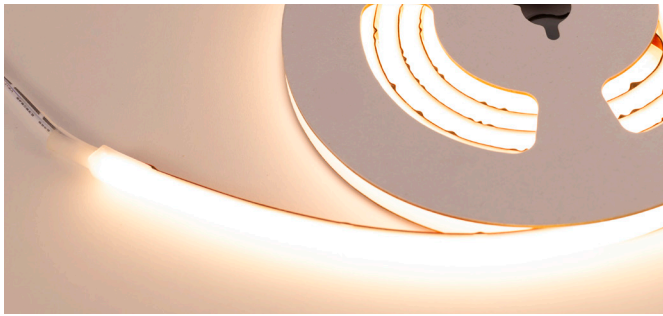

PRODUCT NAME	ORDER CODE	BARCODE
Delta - Warm White - 3m	SE040024NDW0	5060988655635
Delta - Warm White - 5m	SE040014NDW0	5060988653419
Delta - Warm White - 10m	SE040034NDW0	5060988655697
Delta - Natural White - 3m	SE040024NDN0	5060988655635
Delta - Natural White - 5m	SE040014NDN0	5060988653402
Delta - Natural White - 10m	SE040034NDN0	5060988655680

MECHANICAL SPECIFICATION

PRODUCT NAME	DIMENSIONS (mm)	WEIGHT (grams)	IP RATING
Delta - 3m	L 3000mm x W 6mm x D 6mm	190g	IP65
Delta - 5m	L 5000mm x W 6mm x D 6mm	314g	IP65
Delta - 10m	L 10000mm x W 6mm x D 6mm	620g	IP65